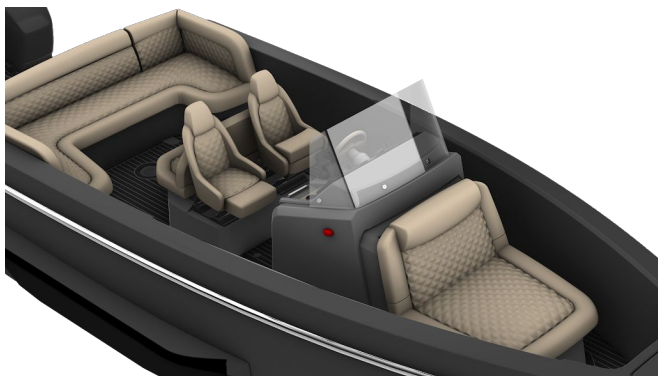

The combination of elegance and comfort.

- **MULTI-PURPOSE**

Enjoy water sports, cruising and family trips.

- **CLASSIC DESIGN**

The perfect layout for relaxing times at sea.

FRENCH QUALITY AND LUXURY

Every element of an Iguana is finished by hand. We work with the best quality materials and renowned service suppliers. From the elegance of the hull to the perfect embroidery, our attention to detail is key to delivering **French luxury at its finest**.

The decks are cut to each boat with **multiple options available**.

COMFORTABLE

The Iguana Sport provides you with all the comfort needed to spend time at sea. It is the perfect combination of elegance and relaxation.

- ✓ **Comfort package including fwd & aft seating and fresh water shower**
- ✓ **Leather style upholstery**
- ✓ **All around seating for relaxing times at sea**

MULTI-PURPOSE

Like all Iguana boats, the Iguana Sport is above all a powerful boat easy to drive. It is the perfect ally to enjoy any type of activity.

- ✓ **User friendly platform made for all types of uses and activities**
- ✓ **Ideal for water sports, cruising, sun bathing and family trips**
- ✓ **Electronic package including 10" touchscreen chartplotter, depth/fish finder**